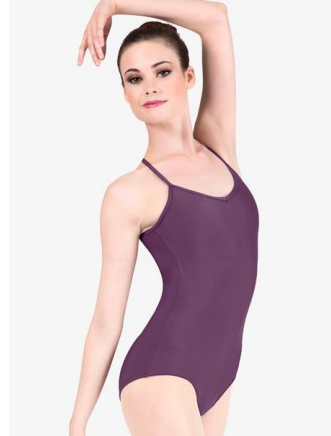

## Ascend Dress Code Examples

**Fundamental I**  
**Light Pink**  
with attached skirt

**Fundamental II**  
**Light Blue**  
with attached skirt

**Level I**  
**Eggplant/Deep Purple**

**Level II**  
**Tropical Green/Teal**

**Level III**  
**Royal Blue**

**Level IV**  
**Red**

**Level V**  
**Black**

**IV/V Character Heel**

**Jazz Shoe**

**\*\*Level IV/V can wear any color leotard on Fridays/Saturdays\*\***