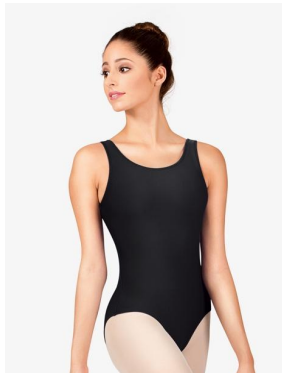

## Ascend Dress Code Examples

**Fundamental I**  
**Light Pink**  
with attached skirt

**Fundamental II**  
**Light Blue**  
with attached skirt

**Level I**  
**Eggplant/Deep Purple**

**Level II**  
**Tropical Green/Teal**

**Level III**  
**Royal Blue**

**Level IV**  
**Red**

**Level V**  
**Black**

**IV/V Character Heel**

**Jazz Shoe**

**\*\*Level IV/V can wear any color leotard on Fridays/Saturdays\*\***